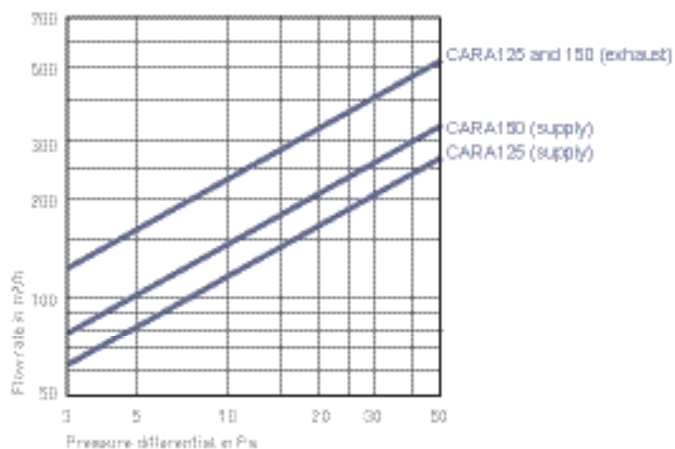

CHARACTERISTICS

AIR FLOW

Changes in the flow rates as a function of the pressure differential, expressed in Pascals.

The recommended maximum flow rates for the roof vents are set at 20 Pa.

	Flow rate @ 20 Pa (m³/h)	
	Air exhaust	Air supply
CARA 125	320	170
CARA 150	320	210
CARA 160	320	210

PRODUCT CODES

Description	Code
CARA 125 terracotta	6022
CARA 150 terracotta	6023
CARA 160 terracotta	6024

Description	Code
CARA 125 slate	6027
CARA 150 slate	6028
CARA 160 slate	6029