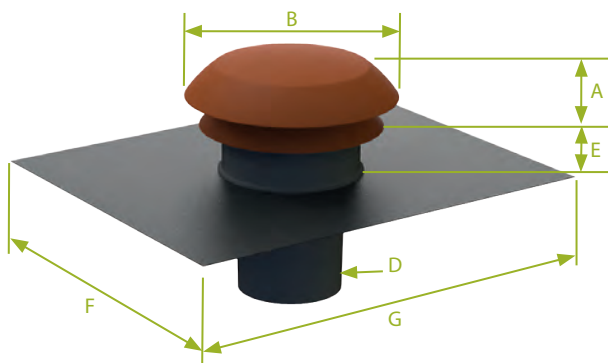

A (mm)	B (mm)	D (mm)	E (mm)	F (mm)	G (mm)	H (mm)	Weight (kg)
CARA 125	81	241	125	53	500	400	140	3,4
CARA 150	81	241	150	53	500	400	140	3,4
CARA 160	81	241	160	53	500	400	140	3,4