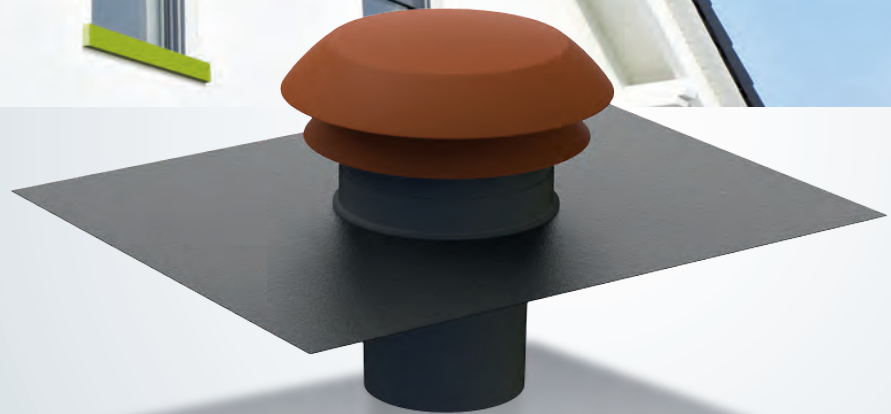

## CARA

dia. 125 • 150 • 160 mm

PLASTIC

AIR SUPPLY AND EXHAUST

TWO COLOURS: TERRACOTTA OR SLATE

# CARA

CARA roof vents supply and exhaust air in systems that use mechanical extract ventilation (single and dual flow MEV systems, cooker hoods).

## IMPORTANT

- Malleable lead flashing for easy installation
- Plastic cover and connection pipe
- Choice of two colours: terracotta or slate

## PRESENTATION

CARA roof vents fit on virtually any tile or slate roof and feature malleable lead flashing to prevent water penetration. They are available in two colours: terracotta or slate.

Slate

Terracotta