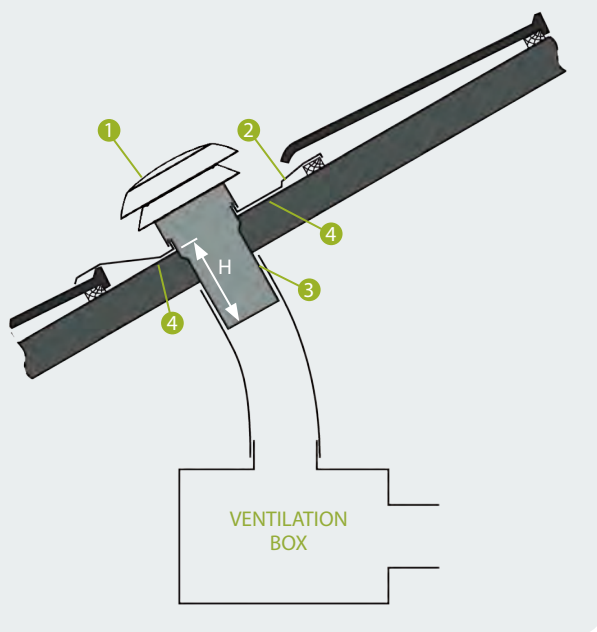

## IMPORTANT

- Malleable lead flashing for easy installation
- Plastic cover and connection pipe
- Choice of two colours: terracotta or slate

## PRESENTATION

CARA roof vents fit on virtually any tile or slate roof and feature malleable lead flashing to prevent water penetration. They are available in two colours: terracotta or slate.

Slate

Terracotta

## INSTALLATION

Shape the lead flashing ② by moulding it against the surface of the roof (avoid pressing on the edges of the crimping).

In the case of a tile roof, lay shims in the direction of the battens to support the lead flashing at points ④. The sheath ③ that fits into the vent pipe is rigidly connected to the malleable lead flashing ②.

**!** Water may leak in through the roof vents if they are fitted on roofs exposed to wind loads and are used to supply air or are used intermittently. It is therefore important to check the seals between the pipe and the ventilation box and the pipe and the roof vent.